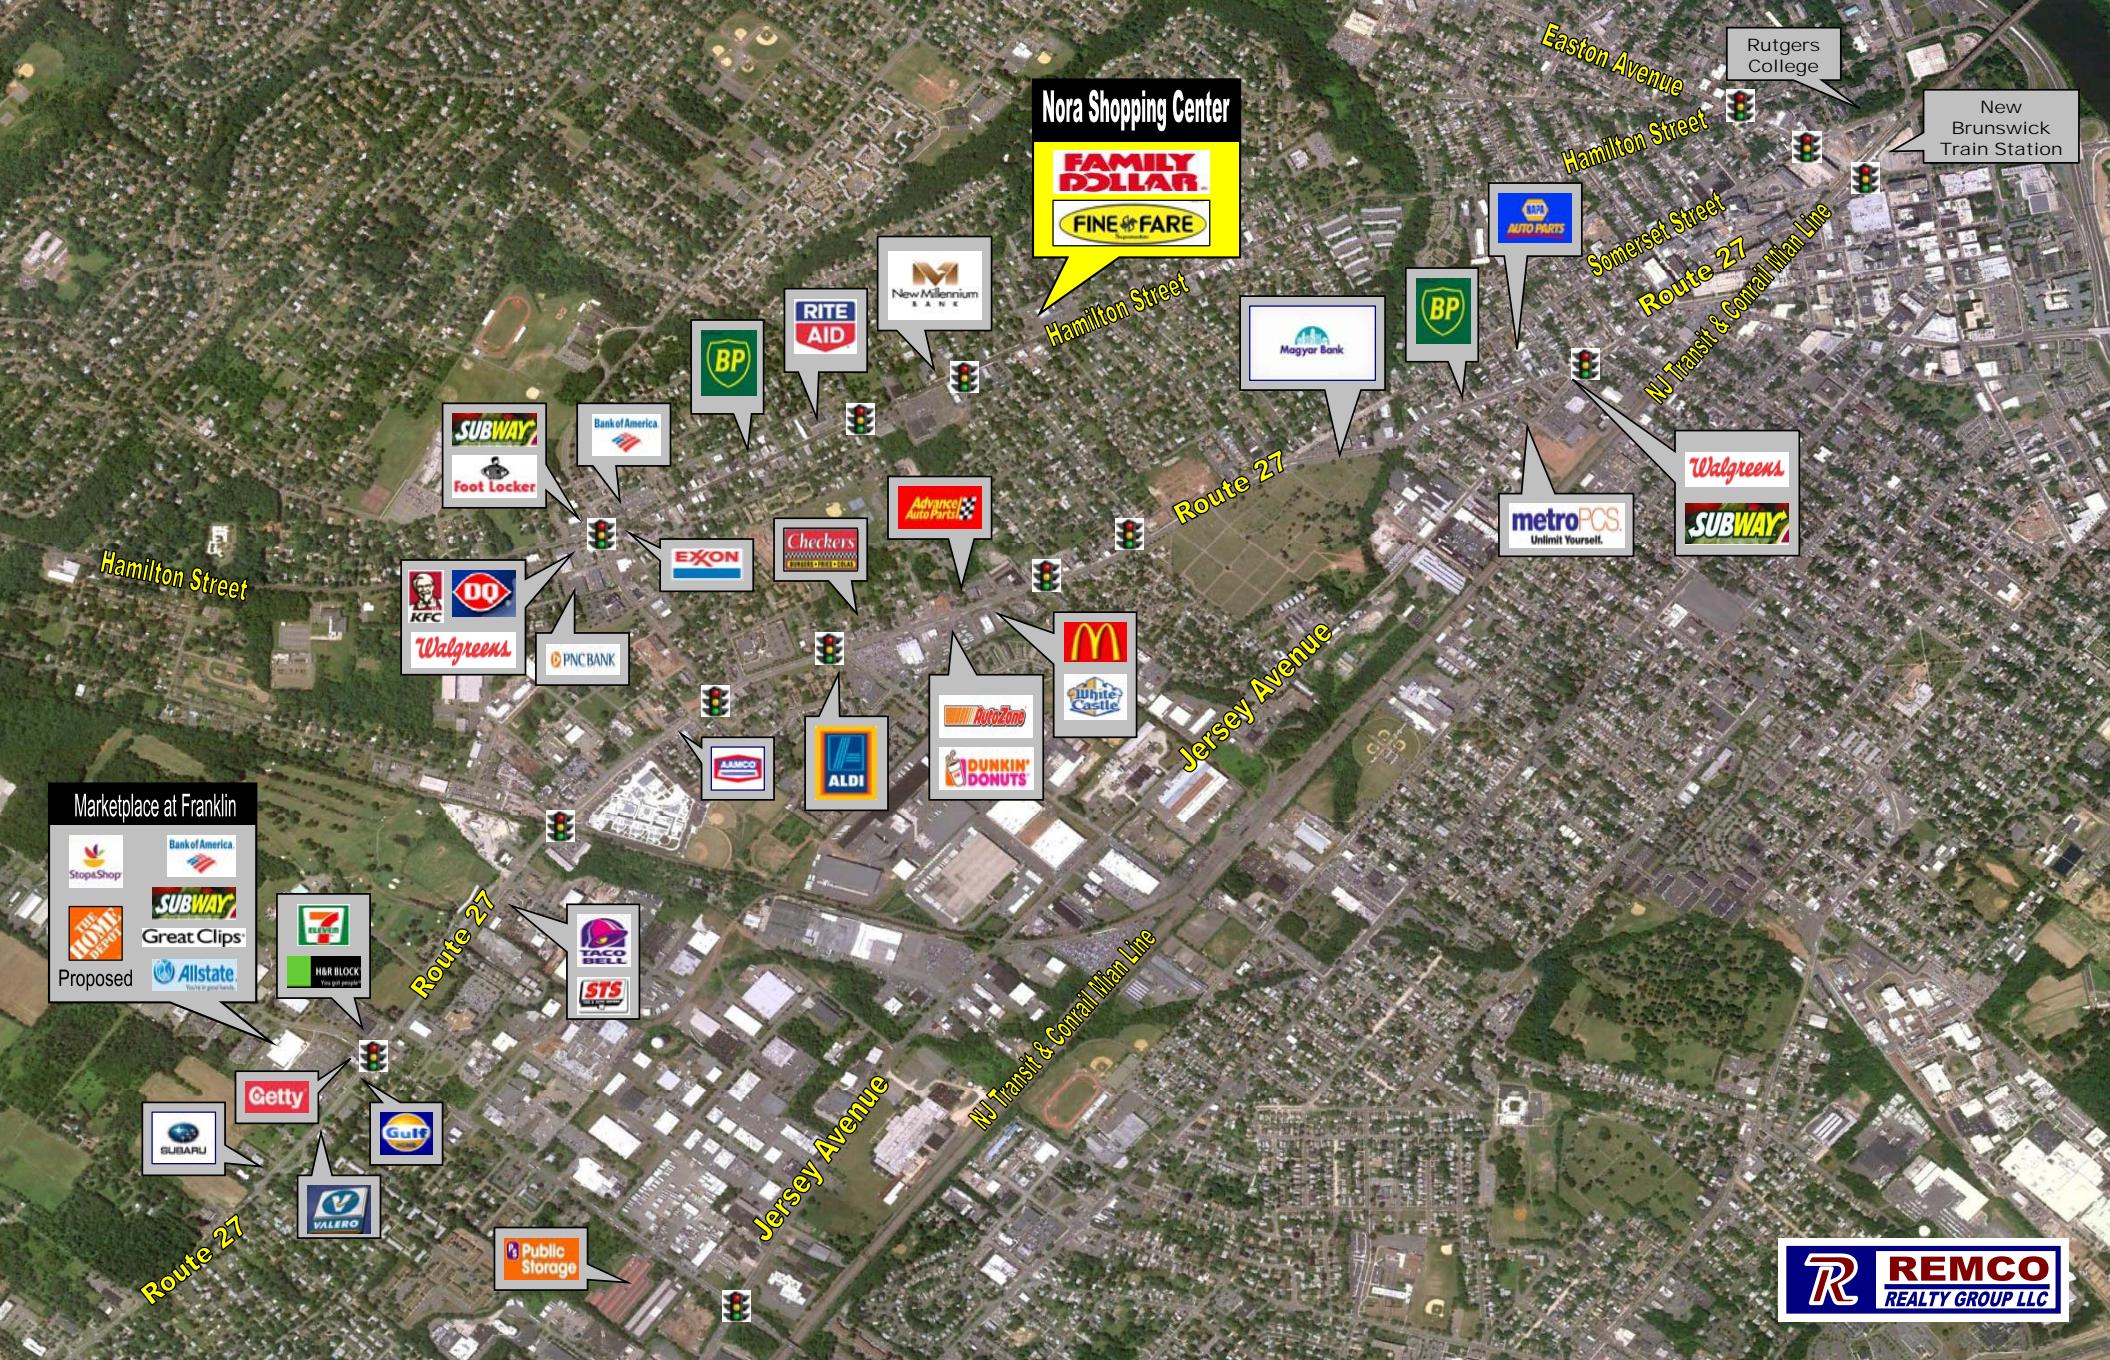

Nora Shopping Center

FAMILY DOLLAR

FINE & FARE

Rutgers College

New Brunswick Train Station

Easton Avenue

Hamilton Street

Somerset Street

Route 27

NJ Transit & Conrail Man Line

Route 27

Jersey Avenue

Hamilton Street

Marketplace at Franklin

Stop & Shop

Bank of America

SUBWAY

Great Clips

Proposed

THE HOME DEPOT

Allstate

7-ELEVEN

H&R BLOCK

Route 27

NJ Transit & Conrail Man Line

Jersey Avenue

Route 27

REMCO

REALTY GROUP LLC

SUBWAY

Foot Locker

Bank of America

BP

RITE AID

New Millennium BANK

Magyar Bank

BP

WAL

AUTO PARTS

Walgreens

SUBWAY

metroPCS

Unlimit Yourself.

Advance Auto Parts

Checkers

EXXON

KFC

DO

Walgreens

PNC BANK

McDonald's

White Castle

AutoZone

DUNKIN' DONUTS

ALDI

AAMCO

TACO BELL

STS

7-ELEVEN

H&R BLOCK

Getty

VALERO

Gulf

SUBARU

Public Storage